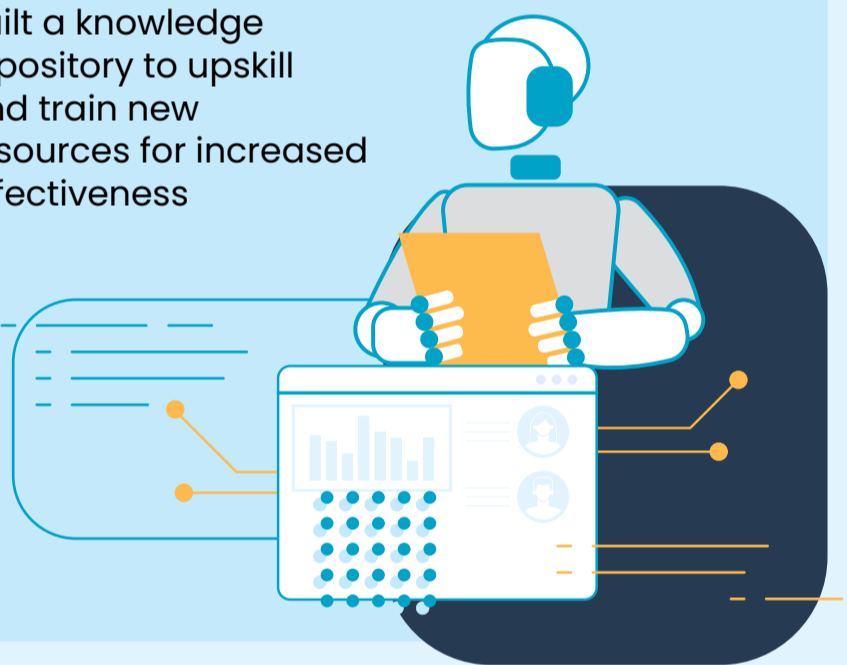

Solutions

Implemented RPA solution using UiPath to streamline processes

Created and deployed bots to consume and process a large number of statements from multiple vendors

Recognized the missing invoices and sent emails seeking the retrieval of additional data

Created and implemented a bot to automate the processes and increase scalability and accuracy

Built a knowledge repository to upskill and train new resources for increased effectiveness