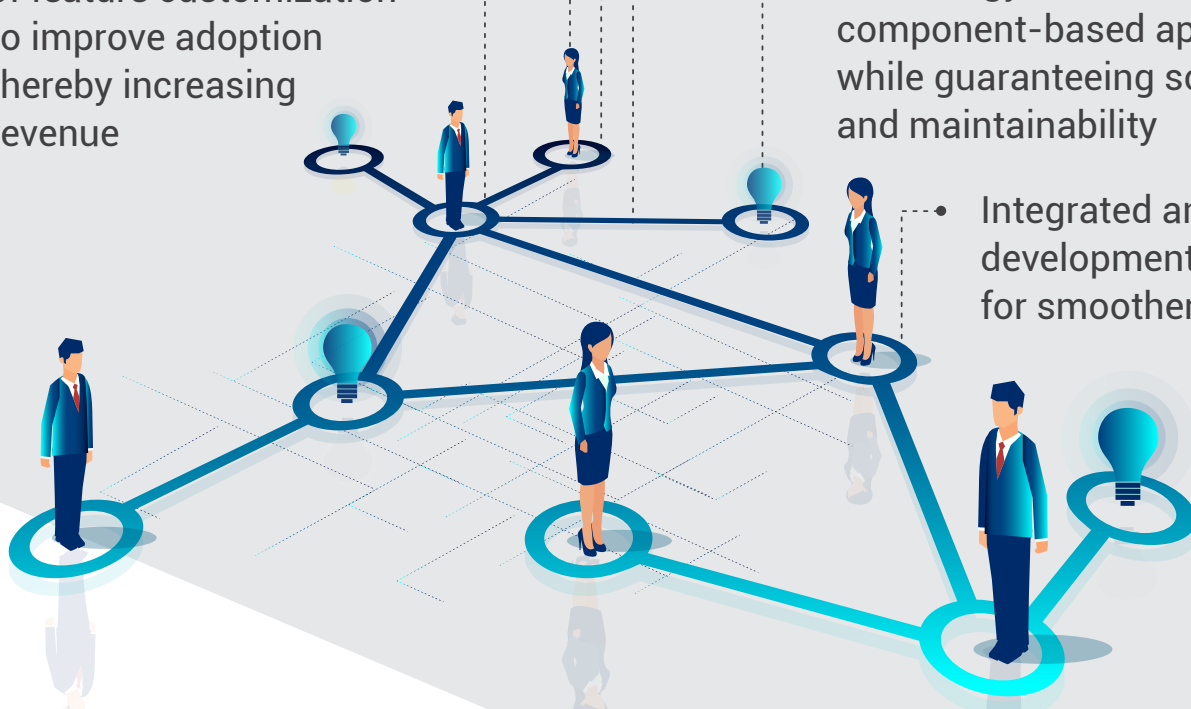

Solutions

Ideated and engineered the entire Networking Platform Suite

Developed various collaboration and networking tools that helped drive engagement within communities

Introduced high level of feature customization to improve adoption thereby increasing revenue

Developed an API-based design pattern and responsive web application for better customer experience

Developed a platform using latest technology standards ensuring component-based approach while guaranteeing scalability and maintainability

Integrated and connected development pipelines for smoother releases